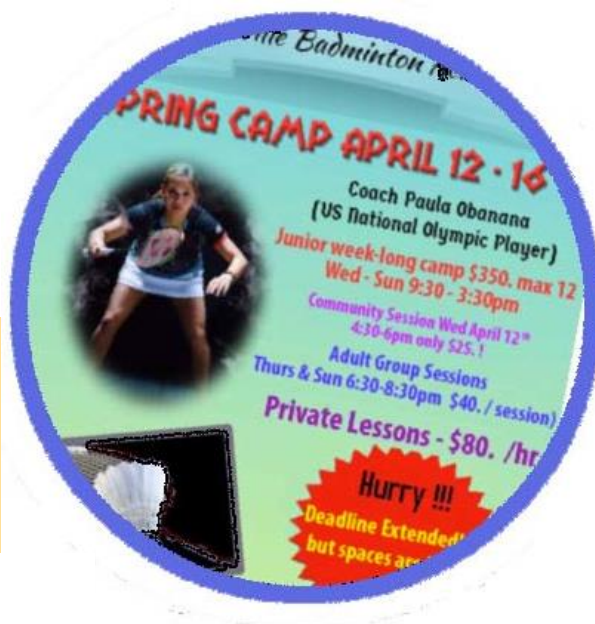

PA States attracts 130 Players

Cont on p.2

New Mat Courts go in at Smashville!

Thanks to a major fundraiser and anticipated matching from the Pottstown Area Health and Wellness Foundation, Smashville was able to acquire two mat courts from Clear One in Canada. Dan Pirani artfully negotiated the commercial shipping and tricky customs paperwork. With the first one down, feedback is positive with players noticing a little more "bounce" in the surface than our current Yonex mat.